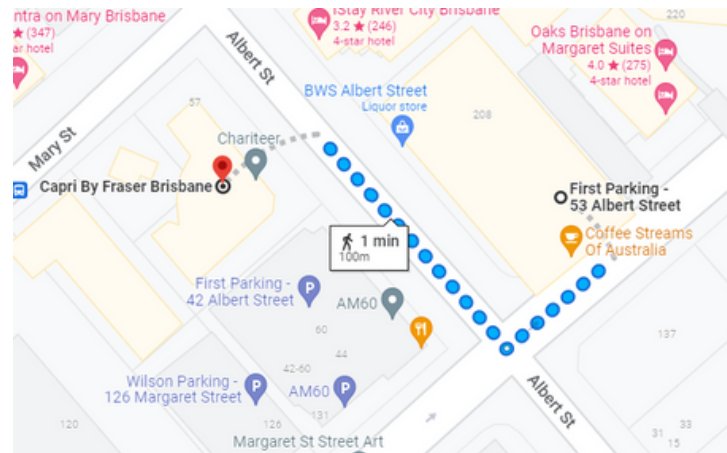

CAPRI BY FRASER

CONFERENCE AND EVENTS PARKING INFORMATION

☎ (07) 3013 0088

✉ reception.brisbane@capribyfraser.com

📍 80 Albert Street

🌐 Brisbane Hotels | Capri by Fraser
Brisbane (frasershospitality.com)

Conference and events attendees are offered a
discounted rate of \$25 per day for onsite self parking

Parking instructions

- Carpark entry is located on 80 Albert Street between the post office and hotel reception
- Buzz reception upon entry and park in any available spot
- Parking is subject to availability and cannot be pre-booked

Alternative Parking

First parking at 53 Albert Street

1. Retrieve ticket at the gate
2. Validate and prepay for ticket at [hotel reception](#) for discounted price of \$25 per day

Considerations

- This ticket is multi-use and valid for 24 hours from time of entry
- The car park roller door closes at 11PM and re-opens at 6AM. To open roller door, please scan your ticket located on the right side of the entrance.
- Car park lift is located near the loading dock at the Margaret Street entrance. For lost ticket First Parking's policy applies, ticket will not be refunded.
- Failure to validate ticket will result in First Parking's rates at guests expense

First Parking is located 100m from hotel entrance

Nearby parking- please visit website for bookings and pricing

- Wilson parking - 118A Charlotte St Brisbane
<https://www.wilsonparking.com.au>
- Secure Parking- Wintergarden 162 Elizabeth Street Brisbane
<https://www.secureparking.com.au>